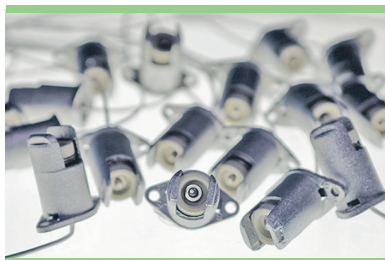

**PORTALAMPADE PER LAMPAD
ALOGENE A TENSIONE DI RETE**
*LAMPHOLDERS FOR MAINS
VOLTAGE HALOGEN LAMPS*