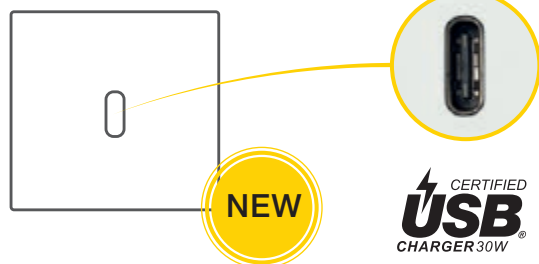

USB C - 30 W Power Delivery

The new **USB C** socket supports **Power Delivery technology**, allows faster charging with **power of 30 W** for latest generation devices that have **more performing batteries**, such as laptops.