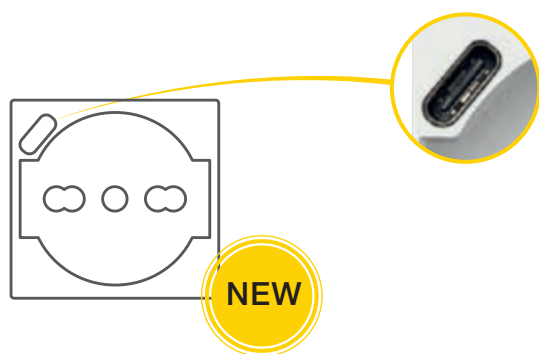

The sockets are available in different versions: **A** and **C** or **C + C** and **A + C** in 1-module size that enclose two types of outputs in a single device; **A + A**, **A + C** or **C + C** in 2-module size, where the type C outputs allow charging at full speed (fast charge).

In addition, the range is completed by new USB sockets, more powerful with **30 W** power supplies and P40 universal sockets with **USB integrated**.

ARKÉ

PLANA

## USB C - 30 W Power Delivery

The new **USB C** socket supports **Power Delivery technology**, allows faster charging with **power of 30 W** for latest generation devices that have **more performing batteries**, such as laptops.