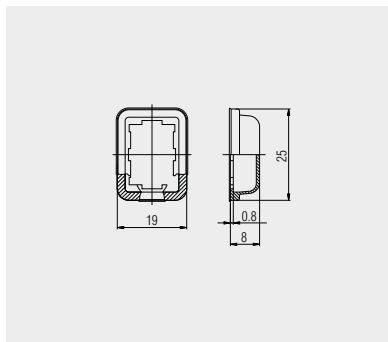

➤ SERIES 1890 - SINGLE-POLE ROCKER SWITCHES ILLUMINATED WITH LED

TO 6 A 24 V DC

single-pole	Lighting voltage (V)	Actuator color / printing	Housing color	6 A 24 V DC	Terminal type	Terminal description	Contact distance (mm)	Contact material	Miscellaneous	Stock version
ON / OFF switch (SPST)										
1890.1104	24				4.8	Ⅳ 3	Ag			

Basic type 1890

 Quick-connect terminal 4.8 x 0.8

X = Wall thickness

x	y	z
0.75 ... 1.25	19.2 ^{-0.1}	12.9 ^{+0.1}
1.25 ... 2	19.4 ^{-0.1}	12.9 ^{+0.1}
2 ... 3	19.8 ^{-0.1}	12.9 ^{+0.1}

Protection cap
203.089.011