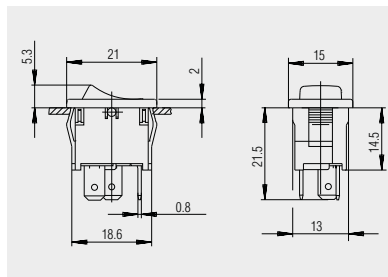

➤ SERIES 1890 - SINGLE-POLE ROCKER SWITCHES ILLUMINATED WITH LED

TO 6 A 24 V DC

single-pole	Lighting voltage (V)	Actuator color / printing	Housing color	6 A 24 V DC	Terminal type	Terminal description	Contact distance (mm)	Contact material	Miscellaneous	Stock version
ON / OFF switch (SPST)										
1890.1104	24				4.8	Ⅳ 3	Ag			

Basic type 1890

 Quick-connect terminal 4.8 x 0.8

X = Wall thickness

x	y	z
0.75 ... 1.25	19.2 ^{-0.1}	12.9 ^{+0.1}
1.25 ... 2	19.4 ^{-0.1}	12.9 ^{+0.1}
2 ... 3	19.8 ^{-0.1}	12.9 ^{+0.1}

Protection cap
203.089.011