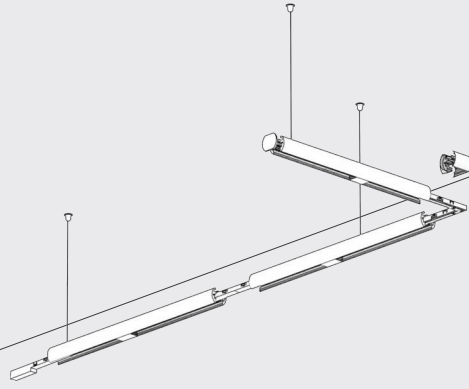

Round track

Round track with suspensions and indirect light