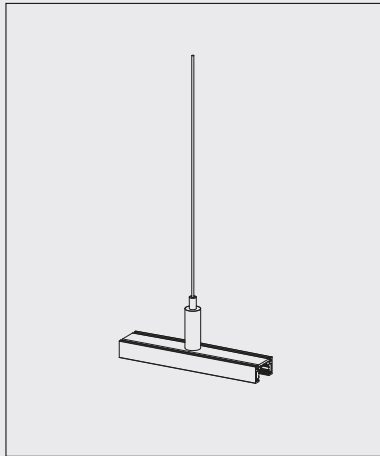

Track fixing accessories examples

Discover all

Ceiling/Suspended track