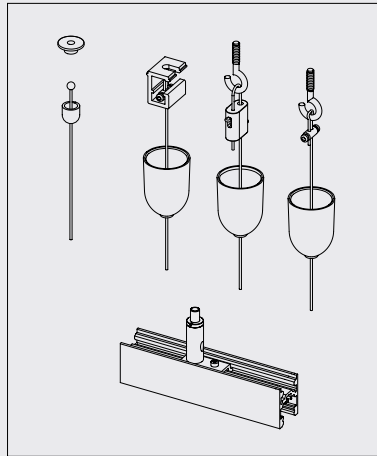

## MICRO adapters

Discover all

Mechanical single spot adapter

Double spot adapter

Adapter for LED board  
electrical connection

Flexible mechanical  
single spot adapter

## MICRO connections

Discover all

End feed

Concealed end-feed with wire

Joining connector

L feed

L feed ceiling-wall

Adjustable corner

## Track fixing accessories examples

Discover all

Ceiling/Suspended track

Double emission track

Round track