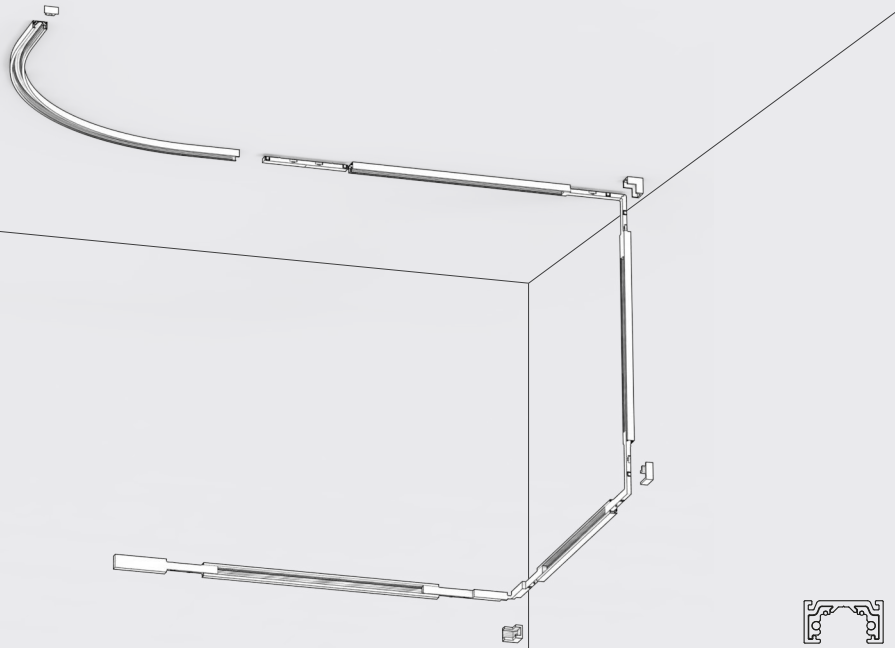

Ceiling track

Ceiling track with SENZAFINE FLAT OPAL, SENZAFINE ADJUSTABLE MICRO and spotlights