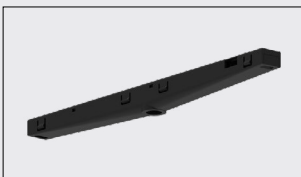

### Materials

External extruded body in aluminium  
Available colours: black / white / J\* embossed  
Insulated extruded body in PVC  
Copper conductors

1000mm

2000mm

3000mm

## MICRO adapters

Discover all

Mechanical single spot adapter

Double spot adapter

Adapter for LED board  
electrical connection

Flexible mechanical  
single spot adapter