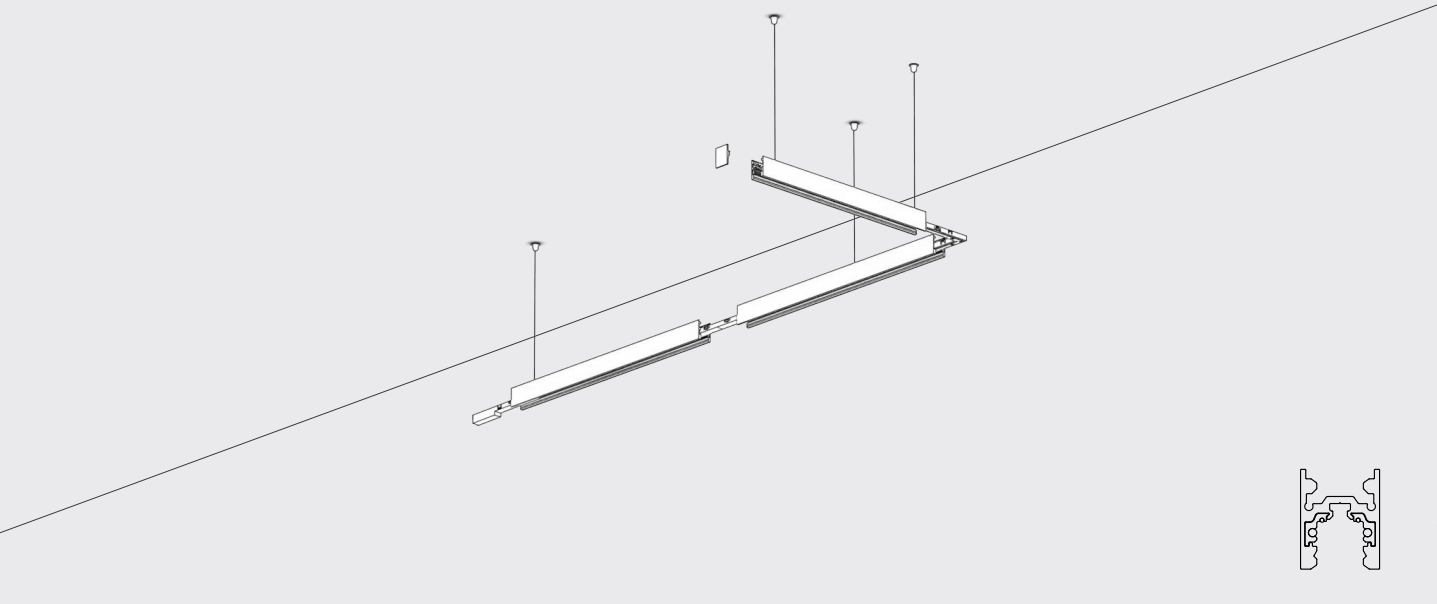

## SENZAFINE

- 1 - SENZAFINE MICRO M22-M UGR / LENS
- 2 - SENZAFINE FLAT M11 OPAL
- 3/4 - SENZAFINE FLAT M11 UGR / LENS
- 5 - SENZAFINE MICRO M22A-M ADJUSTABLE UGR / LENS
- 6 - CURVED ADAPTER 9609 WITH SPOTLIGHT

## Ceiling track

Ceiling track with SENZAFINE FLAT OPAL, SENZAFINE ADJUSTABLE MICRO and spotlights

**Trimless track**

**Trimless track with SENZAFINE FLAT OPAL and spotlights**

# H track

H track with spotlights and indirect light

## Round track

Round track with suspensions and indirect light