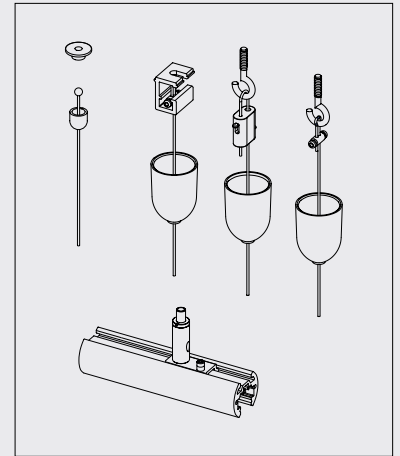

## MICRO adapters

Discover all

Mechanical single spot adapter

Double spot adapter

Adapter for LED board  
electrical connection

Flexible mechanical  
single spot adapter

## MICRO connections

Discover all

End feed

Concealed end-feed with wire

Joining connector

L feed

L feed ceiling-wall

Adjustable corner

## Track fixing accessories examples

Discover all

Ceiling/Suspended track

Double emission track

Round track

## SENZAFINE

- 1 - SENZAFINE MICRO M22-M UGR / LENS
- 2 - SENZAFINE FLAT M11 OPAL
- 3/4 - SENZAFINE FLAT M11 UGR / LENS
- 5 - SENZAFINE MICRO M22A-M ADJUSTABLE UGR / LENS
- 6 - CURVED ADAPTER 9609 WITH SPOTLIGHT