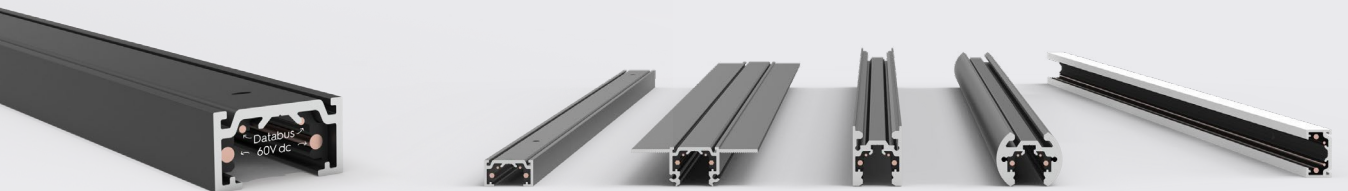

MICRO - When small matters

MICRO is the A.A.G. Stucchi low-voltage product family of **miniaturized tracks and components** resulting in a product that can make a difference in lighting projects where **aesthetics and attention to detail are fundamental**.

Micro range offers different track profiles to give the maximum flexibility to lighting projects. The tracks have **the same "smart core" with integrated DATABUS** for light control that makes it technically at the cutting edge.

At the same time, as tracks have the same cutting edge **"smart core"**, it provides freedom and flexibility in design as it is the base for developing customized profile tracks, maintaining compatibility with the system.

Tracks tech info

Discover all

* J colour:
white outside
black inside

2A-48Vdc/4A-24Vdc
1 circuit + Data Bus: +/- 10A/0-60V + D+/D-

Materials

External extruded body in aluminium
Available colours: black / white / J* embossed
Insulated extruded body in PVC
Copper conductors

1000mm

2000mm

3000mm