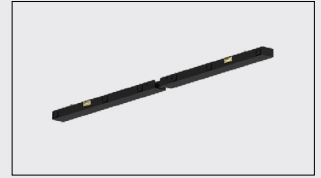

## MICRO adapters

Discover all

Mechanical single spot adapter

Double spot adapter

Adapter for LED board  
electrical connection

Flexible mechanical  
single spot adapter

## MICRO connections

Discover all

End feed

Concealed end-feed with wire

Joining connector

L feed

L feed ceiling-wall

Adjustable corner