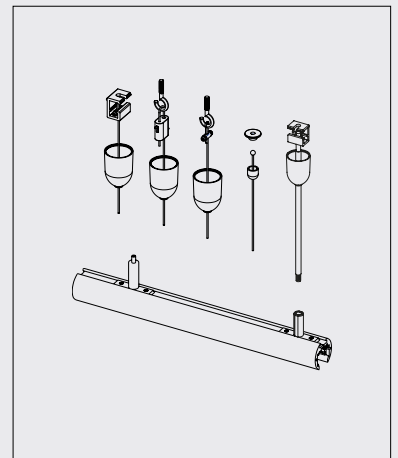

Polarized and non polarized versions available

Short end feed

Short jointing connector

L joint

T joint

X joint

Adjustable corner

Track fixing accessories examples

Discover all

Ceiling/Suspended track

Recessed track

Trimless tracks

Double tracks

H tracks

Round track

SENZAFINE

- 1 - SENZAFINE M22 OPAL
- 2 - SENZAFINE M22 UGR / LENS
- 3 - SENZAFINE FLAT M16 OPAL
- 4 - SENZAFINE FLAT M16 UGR / LENS
- 5 - SENZAFINE ADJUSTABLE M22A LENS / UGR
- 6 - SENZAFINE TWIST T30
- 7 - SENZAFINE CROSS M22C OPAL / MICROPRISMATIC
- 8 - SENZAFINE TWIST CROSS T30C
- 9 - SENZAFINE ADJUSTABLE M22A OPAL