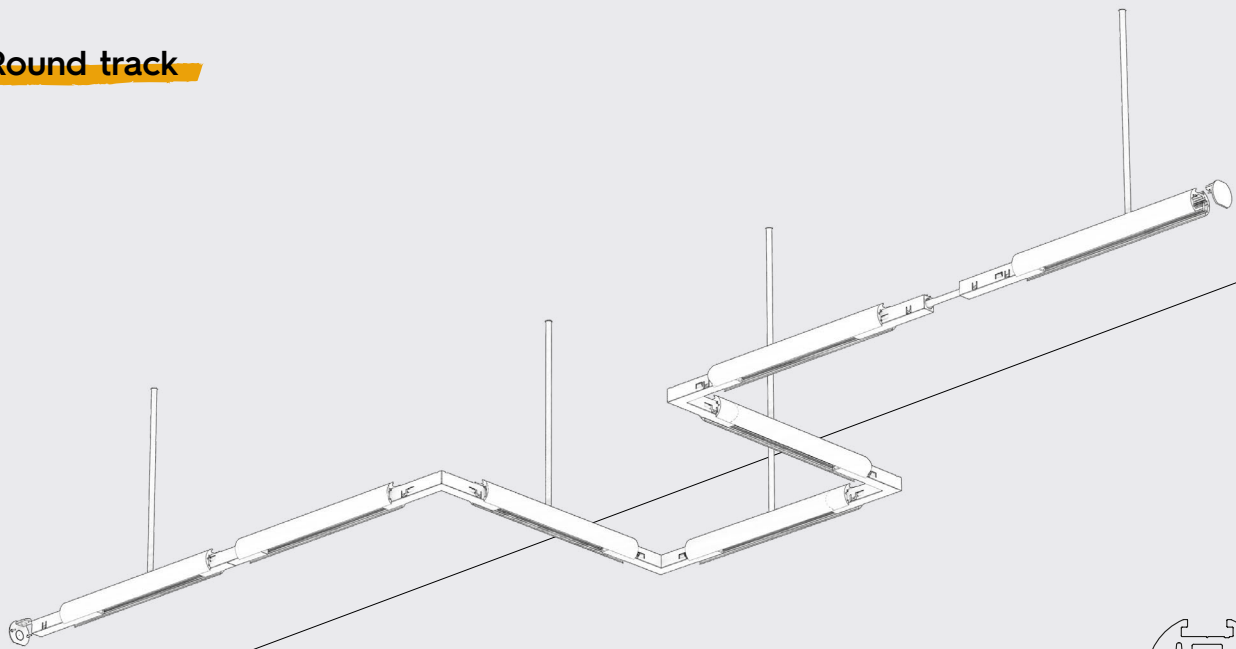

MULTISYSTEM READY

- 10 - MULTISYSTEM READY L26R: complete lighting fixture with direct and indirect light
- 11 - MULTISYSTEM READY H26: H track modules provided with indirect light already in
- 12 - MULTISYSTEM READY P26: floorstand track where to insert SENZAFINE light modules

Ceiling track

Ceiling track with SENZAFINE wall washer

Recessed track

Recessed track with suspensions and SENZAFINE FLAT opal

Trimless track

Trimless track with SENZAFINE and SENZAFINE CROSS opal

H track

H track with SENZAFINE UGR

Round track

Round track with SENZAFINE TWIST