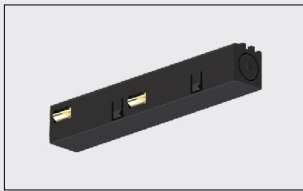

Materials:

External extruded body in aluminium
Available colours: black embossed / white embossed
Insulated extruded body in PVC
Copper conductors

1000mm

2000mm

3000mm

EVO adapters

Discover all

Polarized and non polarized versions available

Single short spot adapter

Single spot adapter

Mechanical single spot adapter

Double spot adapter

Mechanical double spot adapter

Flexible mechanical single spot adapter

EVO connections

Discover all

Polarized and non polarized versions available

Short end feed

Short jointing connector

L joint

T joint

X joint

Adjustable corner

Track fixing accessories examples