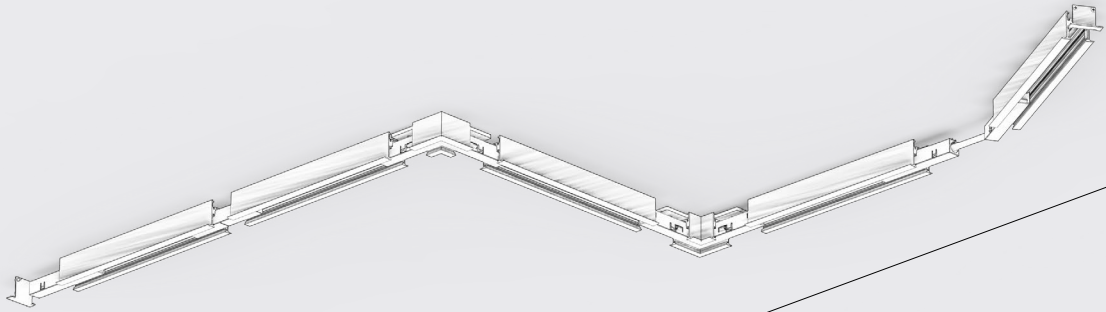

- 1 - SENZAFINE M22 OPAL
- 2 - SENZAFINE M22 UGR / LENS
- 3 - SENZAFINE FLAT M16 OPAL
- 4 - SENZAFINE FLAT M16 UGR / LENS
- 5 - SENZAFINE ADJUSTABLE M22A LENS / UGR
- 6 - SENZAFINE TWIST T30
- 7 - SENZAFINE CROSS M22C OPAL / MICROPRISMATIC
- 8 - SENZAFINE TWIST CROSS T30C
- 9 - SENZAFINE ADJUSTABLE M22A OPAL

MULTISYSTEM READY

- 10 - MULTISYSTEM READY L26R: complete lighting fixture with direct and indirect light
- 11 - MULTISYSTEM READY H26: H track modules provided with indirect light already in
- 12 - MULTISYSTEM READY P26: floorstand track where to insert SENZAFINE light modules

Ceiling track

Ceiling track with SENZAFINE wall washer

Recessed track

Recessed track with suspensions and SENZAFINE FLAT opal

Trimless track

Trimless track with SENZAFINE and SENZAFINE CROSS opal

H track

H track with SENZAFINE UGR