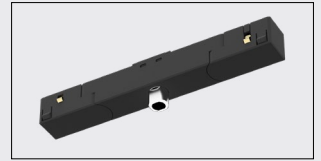

Materials:

External extruded body in aluminium
Available colours: black embossed / white embossed
Insulated extruded body in PVC
Copper conductors

1000mm

2000mm

3000mm

EVO adapters

Discover all

Polarized and non polarized versions available

Single short spot adapter

Single spot adapter

Mechanical single spot adapter

Double spot adapter

Mechanical double spot adapter

Flexible mechanical single spot adapter

EVO connections

Discover all

Polarized and non polarized versions available

Short end feed

Short jointing connector

L joint

T joint

X joint

Adjustable corner

Track fixing accessories examples