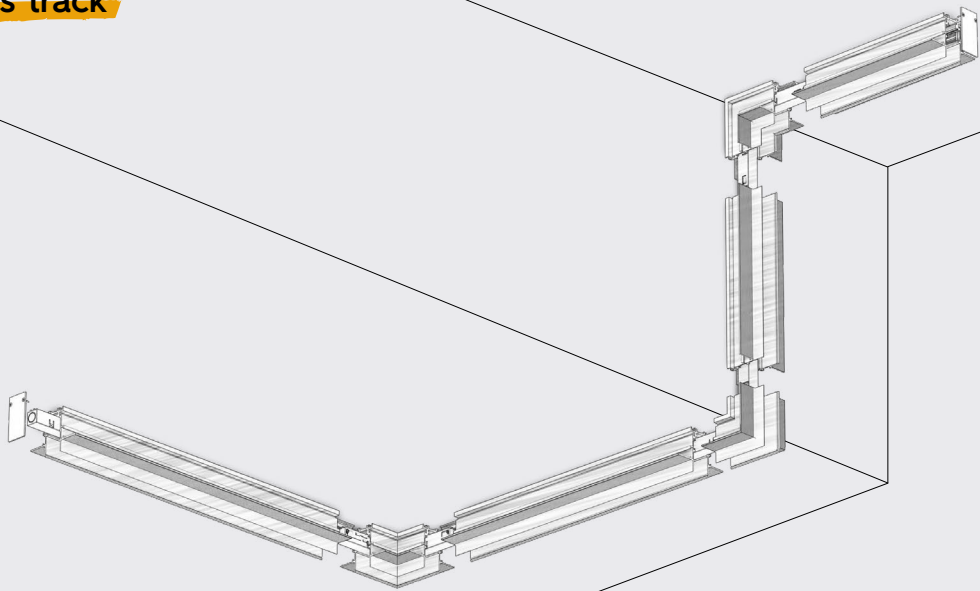

MULTISYSTEM READY

- 10 - MULTISYSTEM READY L26R: complete lighting fixture with direct and indirect light
- 11 - MULTISYSTEM READY H26: H track modules provided with indirect light already in
- 12 - MULTISYSTEM READY P26: floorstand track where to insert SENZAFINE light modules

Ceiling track

Ceiling track with SENZAFINE wall washer

Recessed track

Recessed track with suspensions and SENZAFINE FLAT opal

Trimless track

Trimless track with SENZAFINE and SENZAFINE CROSS opal

H track

H track with SENZAFINE UGR