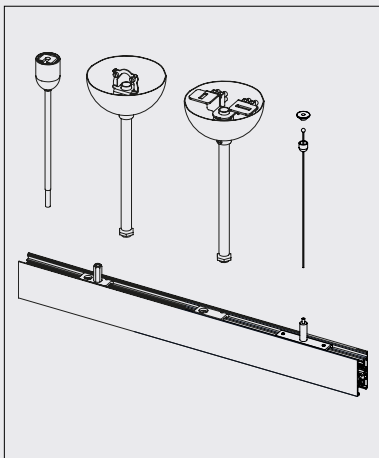

Polarized and non polarized versions available

Short end feed

Short jointing connector

L joint

T joint

X joint

Adjustable corner

Track fixing accessories examples

Discover all

Ceiling/Suspended track

Recessed track

Trimless tracks

Double tracks

H tracks

Round track

SENZAFINE