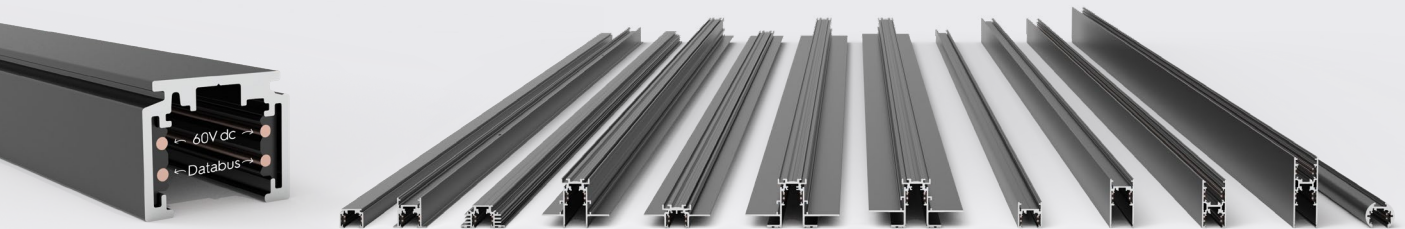

EVO SYS TEM

EVO

A.A.G. Stucchi EVO is the evolution of the previous MULTISYSTEM, the first product range using **low-voltage technology** to develop a complete **track lighting system**.

Why low-voltage?

AESTHETIC ASPECT:

Low-voltage products are very small in size and have an iconic look

FUNCTIONAL ASPECT:

Low-voltage fixtures can be moved very easily. No technical action or specialist is required

SAFETY ASPECT:

Low-voltage tracks can be used in applications where lighting fixtures are accessible to people with low risk of injury due to electrical shock

EVO tracks tech info

Discover all

2 circuits: 2x +/- 15A/0-60Vdc
1 circuit + Data Bus: +/- 15A/0-60V + D+/D-

Materials:

External extruded body in aluminium
Available colours: black embossed / white embossed
Insulated extruded body in PVC
Copper conductors

1000mm

2000mm

3000mm

EVO adapters

Discover all

Polarized and non polarized versions available