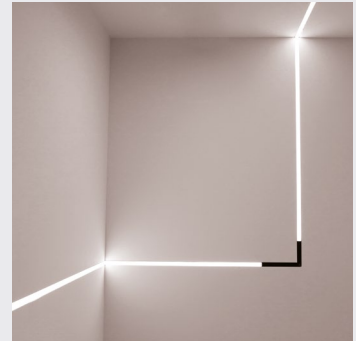

AESTHETIC ASPECT:

Low-voltage products are very small in size and have an iconic look

FUNCTIONAL ASPECT:

Low-voltage fixtures can be moved very easily. No technical action or specialist is required

SAFETY ASPECT:

Low-voltage tracks can be used in applications where lighting fixtures are accessible to people with low risk of injury due to electrical shock

EVO tracks tech info

Discover all

2 circuits: 2x +/- 15A/0-60Vdc
1 circuit + Data Bus: +/- 15A/0-60V + D+/D-

Materials:

External extruded body in aluminium
Available colours: black embossed / white embossed
Insulated extruded body in PVC
Copper conductors

1000mm

2000mm

3000mm

EVO adapters

Discover all

Polarized and non polarized versions available