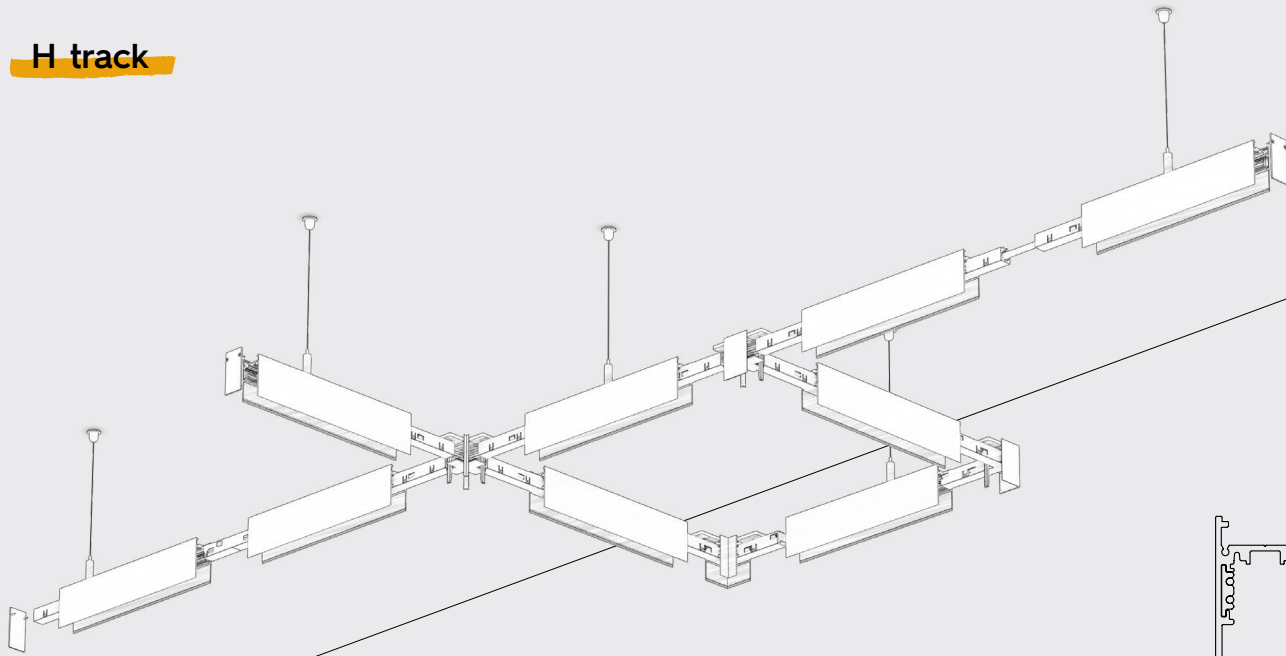

MULTISYSTEM READY

- 10 - MULTISYSTEM READY L26R: complete lighting fixture with direct and indirect light
- 11 - MULTISYSTEM READY H26: H track modules provided with indirect light already in
- 12 - MULTISYSTEM READY P26: floorstand track where to insert SENZAFINE light modules

Ceiling track

Ceiling track with SENZAFINE wall washer

Recessed track

Recessed track with suspensions and SENZAFINE FLAT opal

Trimless track

Trimless track with SENZAFINE and SENZAFINE CROSS opal

H track

H track with SENZAFINE UGR

Round track

Round track with SENZAFINE TWIST