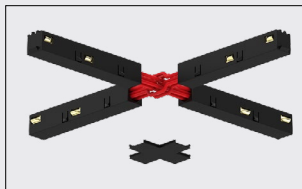

Materials:

External extruded body in aluminium
Available colours: black embossed / white embossed
Insulated extruded body in PVC
Copper conductors

1000mm

2000mm

3000mm

EVO adapters

Discover all

Polarized and non polarized versions available

Single short spot adapter

Single spot adapter

Mechanical single spot adapter

Double spot adapter

Mechanical double spot adapter

Flexible mechanical single spot adapter

EVO connections

Discover all

Polarized and non polarized versions available

Short end feed

Short jointing connector

L joint

T joint

X joint

Adjustable corner

Track fixing accessories examples

Discover all

Ceiling/Suspended track

Recessed track

Trimless tracks

Double tracks

H tracks

Round track

SENZAFINE