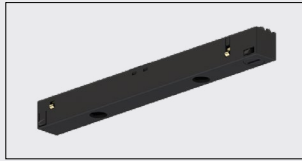

Materials:

External extruded body in aluminium
Available colours: black embossed / white embossed
Insulated extruded body in PVC
Copper conductors

1000mm

2000mm

3000mm

EVO adapters

Discover all

Polarized and non polarized versions available

Single short spot adapter

Single spot adapter

Mechanical single spot adapter

Double spot adapter

Mechanical double spot adapter

Flexible mechanical single spot adapter

EVO connections

Discover all

Polarized and non polarized versions available

Short end feed

Short jointing connector

L joint

T joint

X joint

Adjustable corner

Track fixing accessories examples