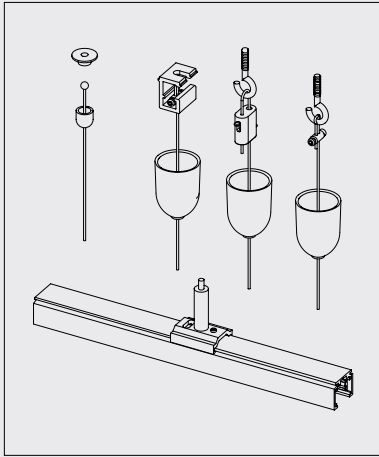

Track fixing accessories examples

Discover all

Ceiling/Suspended track