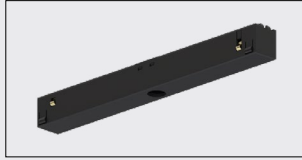

Materials:

External extruded body in aluminium
Available colours: black embossed / white embossed
Insulated extruded body in PVC
Copper conductors

1000mm

2000mm

3000mm

EVO adapters

Discover all

Polarized and non polarized versions available

Single short spot adapter

Single spot adapter

Mechanical single spot adapter

Double spot adapter

Mechanical double spot adapter

Flexible mechanical single spot adapter

EVO connections

Discover all