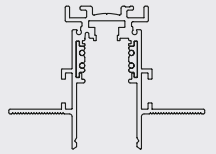

- 1 - SENZAFINE M22 OPAL
- 2 - SENZAFINE M22 UGR / LENS
- 3 - SENZAFINE FLAT M16 OPAL
- 4 - SENZAFINE FLAT M16 UGR / LENS
- 5 - SENZAFINE ADJUSTABLE M22A LENS / UGR
- 6 - SENZAFINE TWIST T30
- 7 - SENZAFINE CROSS M22C OPAL / MICROPRISMATIC
- 8 - SENZAFINE TWIST CROSS T30C
- 9 - SENZAFINE ADJUSTABLE M22A OPAL

MULTISYSTEM READY

- 10 - MULTISYSTEM READY L26R: complete lighting fixture with direct and indirect light
- 11 - MULTISYSTEM READY H26: H track modules provided with indirect light already in
- 12 - MULTISYSTEM READY P26: floorstand track where to insert SENZAFINE light modules

Ceiling track

Ceiling track with SENZAFINE wall washer

Recessed track

Recessed track with suspensions and SENZAFINE FLAT opal

Trimless track

Trimless track with SENZAFINE and SENZAFINE CROSS opal

H track

H track with SENZAFINE UGR