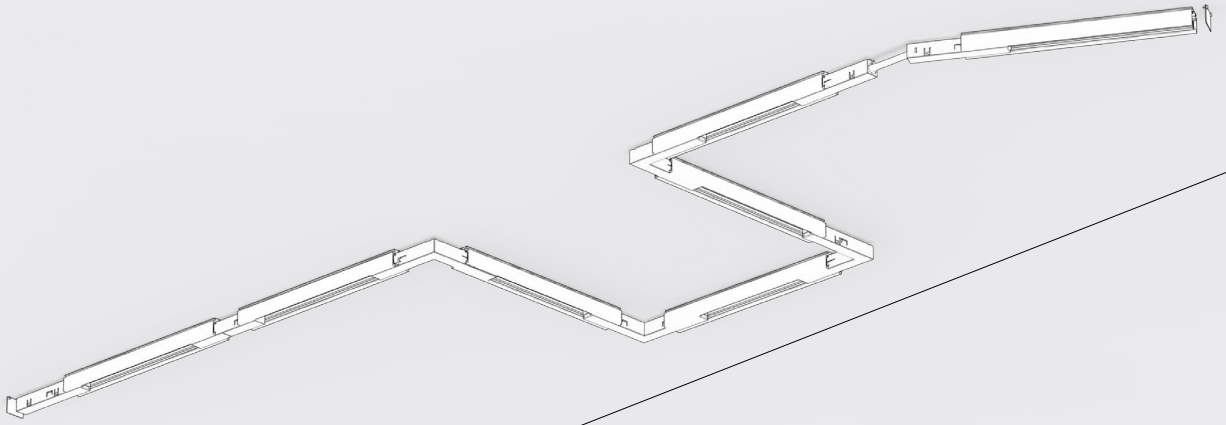

Ceiling track

Ceiling track with SENZAFINE wall washer