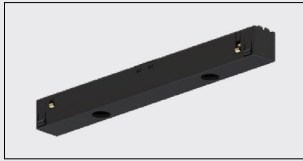

Materials:

External extruded body in aluminium
Available colours: black embossed / white embossed
Insulated extruded body in PVC
Copper conductors

1000mm

2000mm

3000mm

EVO adapters

Discover all

Polarized and non polarized versions available

Single short spot adapter

Single spot adapter

Mechanical single spot adapter

Double spot adapter

Mechanical double spot adapter

Flexible mechanical single spot adapter

EVO connections

Discover all