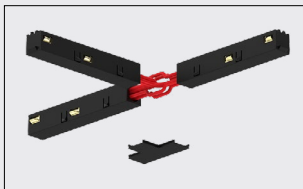

Materials:

External extruded body in aluminium
Available colours: black embossed / white embossed
Insulated extruded body in PVC
Copper conductors

1000mm

2000mm

3000mm

EVO adapters

Discover all

Polarized and non polarized versions available

Single short spot adapter

Single spot adapter

Mechanical single spot adapter

Double spot adapter

Mechanical double spot adapter

Flexible mechanical single spot adapter

EVO connections

Discover all

Polarized and non polarized versions available

Short end feed

Short jointing connector

L joint

T joint

X joint

Adjustable corner

Track fixing accessories examples