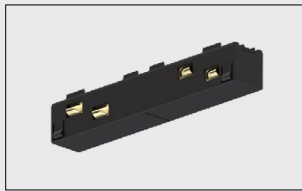

Materials:

External extruded body in aluminium
Available colours: black embossed / white embossed
Insulated extruded body in PVC
Copper conductors

1000mm

2000mm

3000mm

EVO adapters

Discover all

Polarized and non polarized versions available

Single short spot adapter

Single spot adapter

Mechanical single spot adapter

Double spot adapter

Mechanical double spot adapter

Flexible mechanical single spot adapter

EVO connections

Discover all

Polarized and non polarized versions available

Short end feed

Short jointing connector

L joint

T joint

X joint

Adjustable corner

Track fixing accessories examples