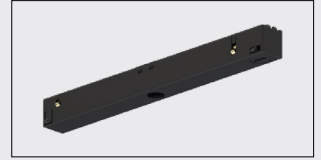

Materials:

External extruded body in aluminium
Available colours: black embossed / white embossed
Insulated extruded body in PVC
Copper conductors

1000mm

2000mm

3000mm

EVO adapters

Discover all

Polarized and non polarized versions available

Single short spot adapter

Single spot adapter

Mechanical single spot adapter

Double spot adapter

Mechanical double spot adapter

Flexible mechanical single spot adapter

EVO connections

Discover all

Polarized and non polarized versions available

Short end feed

Short jointing connector

L joint

T joint

X joint

Adjustable corner

Track fixing accessories examples