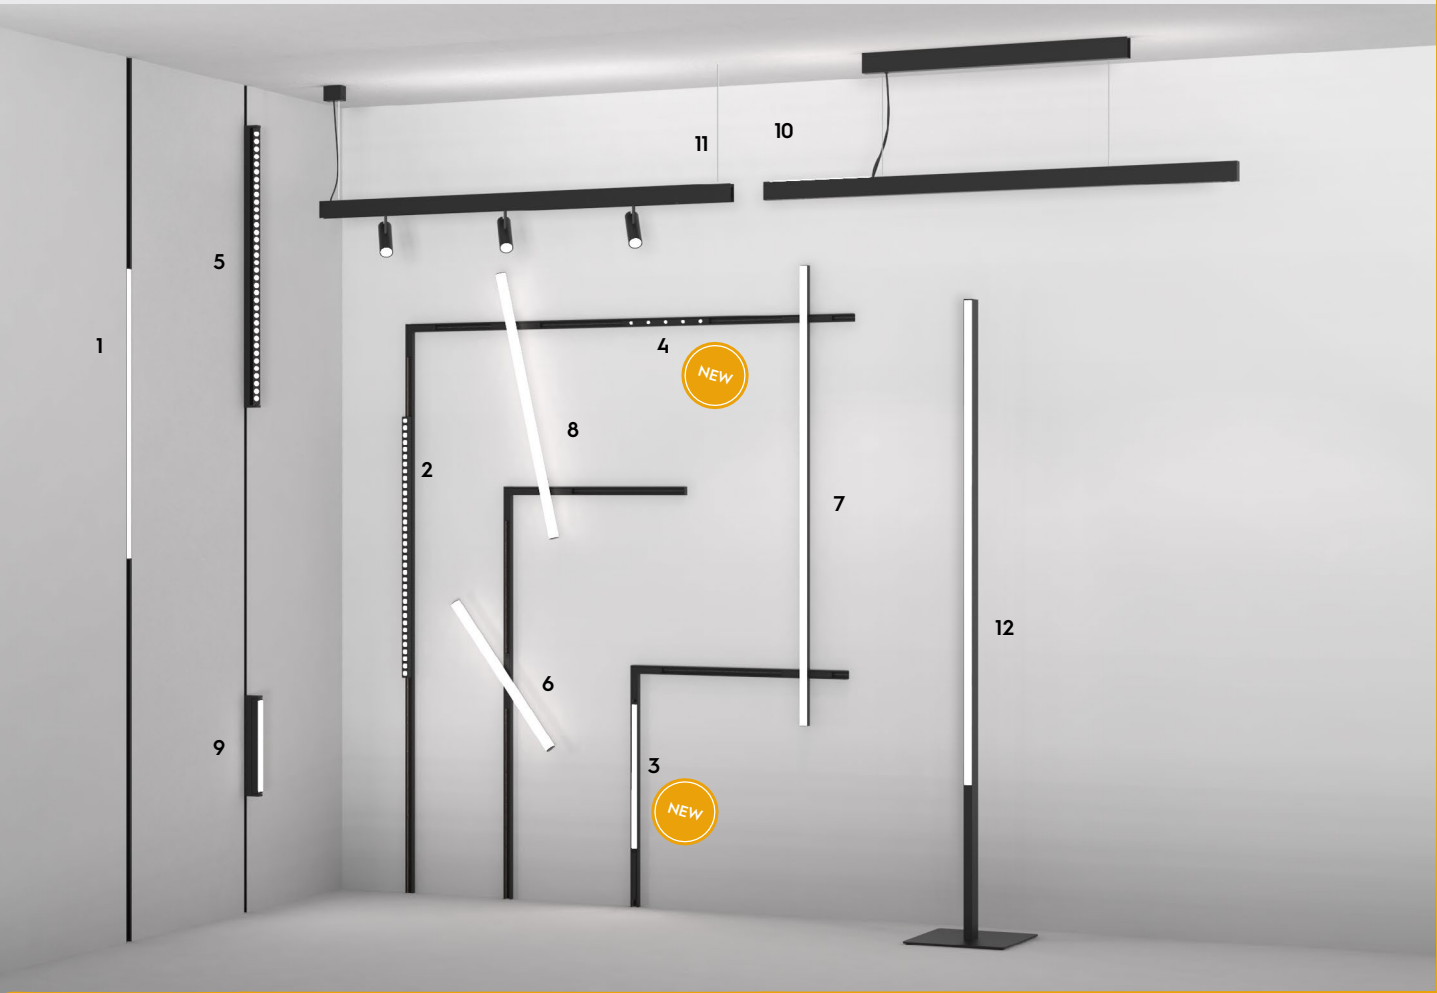

Polarized and non polarized versions available

Short end feed

Short jointing connector

L joint

T joint

X joint

Adjustable corner

Track fixing accessories examples

Discover all

Ceiling/Suspended track

Recessed track

Trimless tracks

Double tracks

H tracks

Round track

SENZAFINE

- 1 - SENZAFINE M22 OPAL
- 2 - SENZAFINE M22 UGR / LENS
- 3 - SENZAFINE FLAT M16 OPAL
- 4 - SENZAFINE FLAT M16 UGR / LENS
- 5 - SENZAFINE ADJUSTABLE M22A LENS / UGR
- 6 - SENZAFINE TWIST T30
- 7 - SENZAFINE CROSS M22C OPAL / MICROPRISMATIC
- 8 - SENZAFINE TWIST CROSS T30C
- 9 - SENZAFINE ADJUSTABLE M22A OPAL

MULTISYSTEM READY

- 10 - MULTISYSTEM READY L26R: complete lighting fixture with direct and indirect light
- 11 - MULTISYSTEM READY H26: H track modules provided with indirect light already in
- 12 - MULTISYSTEM READY P26: floorstand track where to insert SENZAFINE light modules