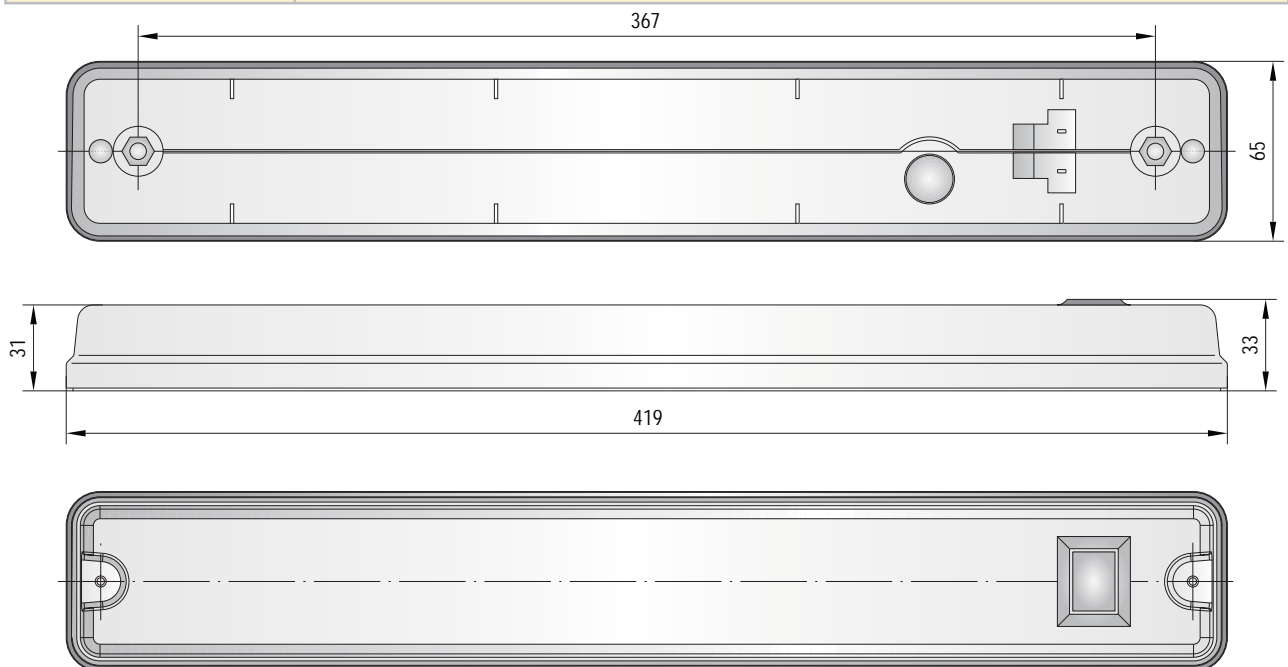

LED light bar for universal applications – specially designed lens optics with light focus on ~70°

model with on/off switch

Technical data

	ILL42
Housing material	polycarbonate
Housing colour	grey
Lens material	polycarbonate
Lens colour	clear
Temperature range	-25° to +50° C
Type of light	LED-steady light
Light emission	-70°
Leakage	3 mA
Protection class	without on/off switch: IP 44 · with on/off switch: IP 40
Weight	400 g
Cable Entry	6,5 - 9 mm

Order data

Type	Denomination	Order No.	Nominal voltage (V)	Voltage range (V)	Nominal current (mA)
ILL42	LED-Light Bar without on/off switch	805 100 405	24 - 48 V AC/DC	16 - 72 V DC 16 - 52 V AC	<320 mA
	LED-Light Bar without on/off switch	805 100 413	110/120 - 230/240 V AC/DC	90 - 320 V DC 90 - 250 V AC	<70 mA
ILL42	LED-Light Bar with on/off switch	805 110 405	24 - 48 V AC/DC	16 - 72 V DC 16 - 52 V AC	<320 mA
	LED-Light Bar with on/off switch	805 110 413	110/120 - 230/240 V AC/DC	90 - 320 V DC 90 - 250 V AC	<70 mA