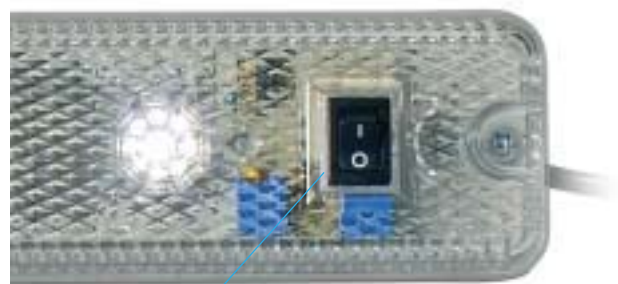

excellent light output due to use of high performance LEDs

Features

- ▶ LED-light bar with excellent light output for universal applications – e.g. illumination of work places, cabins in vehicles etc.
- ▶ specially designed lens optics with light focus on ~70°
- ▶ switched mode power supply for constant light output though changing voltages (e.g. use in vehicles)
16 – 72 V DC, 16 – 52 V AC nominal current <320 mA
90 – 320 V DC, 90 – 250 V AC nominal current <70 mA
- ▶ models with and without built-in on/off switch
- ▶ all advantages of modern LED-technology
 - long lifetime >30.000 h
 - vibrationproof
 - low nominal current
- ▶ SPS-fit (leagake / inrush current)
- ▶ easy mounting
- ▶ for horizontal and vertical mounting

LED light bar for universal applications – specially designed lens optics with light focus on ~70°

model with on/off switch

Technical data

	ILL42
Housing material	polycarbonate
Housing colour	grey
Lens material	polycarbonate
Lens colour	clear
Temperature range	-25° to +50° C
Type of light	LED-steady light
Light emission	-70°
Leakage	3 mA
Protection class	without on/off switch: IP 44 · with on/off switch: IP 40
Weight	400 g
Cable Entry	6,5 - 9 mm