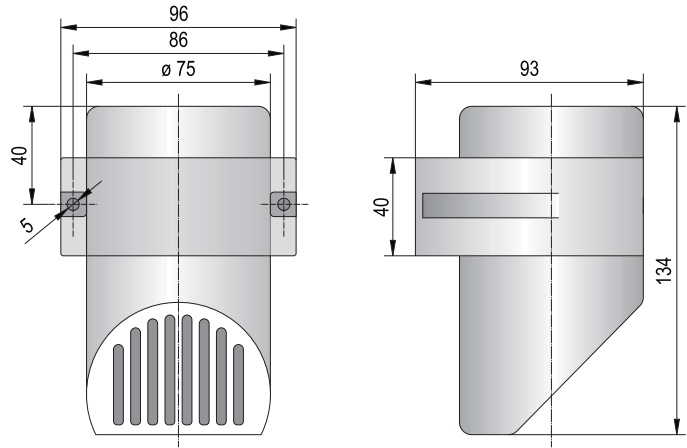

KLH-KDH

HMK

Order data

Nominal voltage (V)	Hz	Order No.				
		KLH (with cone)	KDH (without cone)	Nominal current (A)	HMK (without cone)	Nominal current (A)
8 V AC	50	710 100 103	710 000 103	0,350	711 000 103	1,230
12 V AC		710 100 104	710 000 104	0,180	711 000 104	0,600
24 V AC		710 100 105	710 000 105	0,080	711 000 105	0,300
42 V AC		710 100 107	710 000 107	0,060	711 000 107	0,180
48 V AC		710 100 108	710 000 108	0,050	711 000 108	0,150
60 V AC		710 100 109	710 000 109	0,040	711 000 109	0,120
110 V AC		710 100 110	710 000 110	0,020	711 000 110	0,070
230 V AC		710 100 113	710 000 113	0,010	711 000 113	0,030
6 V DC		710 100 003	710 000 003	0,280	711 000 003	0,410
12 V DC		710 100 004	710 000 004	0,120	711 000 004	0,200
24 V DC	710 100 005	710 000 005	0,060	711 000 005	0,110	
48 V DC	710 100 008	710 000 008	0,030	711 000 008	0,055	
60 V DC	710 100 009	710 000 009	0,020	711 000 009	0,044	
110 V DC	710 100 010	710 000 010	0,010	711 000 010	0,240	
220 V DC	710 100 013	710 000 013	0,007	711 000 013	0,012	
			KDH-L (lift alarm)			
6 V DC			710 030 003	0,065