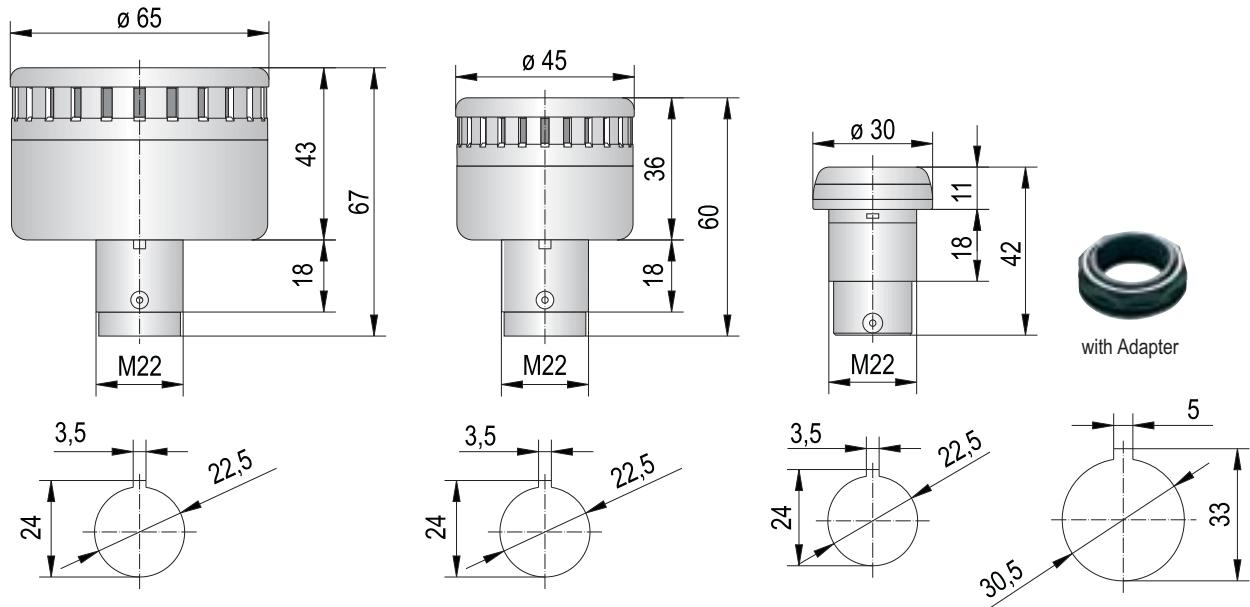

## Technical data

Type	ESG	ESM	ESK	ESV
Size Ø mm	65	45	30	
Housing, Colour	polycarbonate, grey or black			
Mounting	M22 - for mounting in Ø 22 mm or Ø 30,5 mm holes (with Adapter)			
Tone type	cont.-/pulsing-/wobble tone		continuous-/pulsing tone	
Tone frequency	3.300 Hz		3.500 Hz	
Volume (adjustable)	< 85 - 105 dB	< 85 - 100 dB	~ 65 - 70 dB	~ 80 - 85 dB
Duty cycle factor	100 %			
Protection class	IP 65, UL type 4, 4X, 13			
Terminal	up to 2,5 mm <sup>2</sup>			
Temperature range	-20 °C to +60 °C			
Weight	65	35	30	