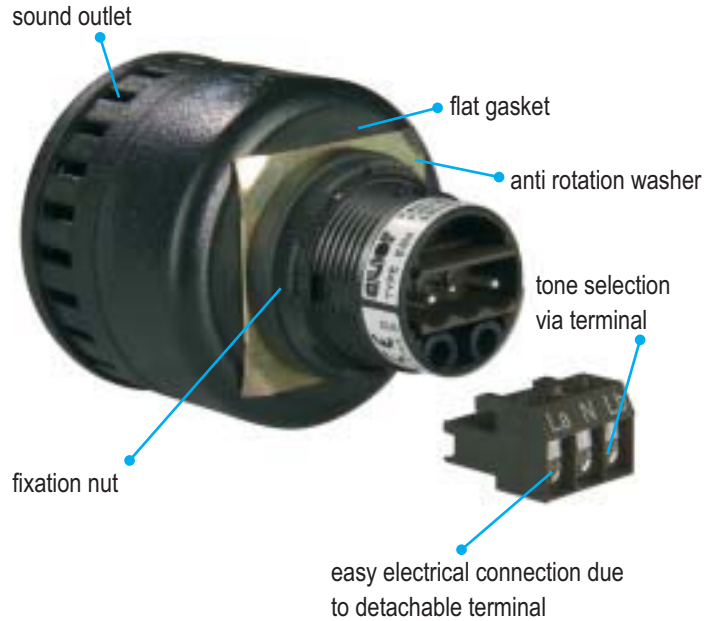

# M22 Panel Mount Buzzer ESG-ESM-ESK-ESV

volume infinitely adjustable in panel mount condition (ESG, ESM)

- Features**
- loud universally useable panel mount buzzers.
  - sizes Ø 65 – 45 – 30 mm
  - 3 well distinguishable tones selectable via terminal (ESG)
  - volume infinitely adjustable also in panel mount condition (ESG-ESM)
  - wide voltage range
  - PLC fit (leakage/inrush current)
  - for mounting in Ø 22 mm or Ø 30,5 mm holes (with adapter)

**Panel mount buzzer ESG-ESM-ESK-ESV**

Tone selection via terminal

La	N	Lb	
X	X		pulsing tone ESG – ESM – ESK – ESV
X	X	X	wobble tone (alternating frequency) ESG
X	X	X	continuous tone ESG – ESM – ESK – ESV

## Technical data

Type	ESG	ESM	ESK	ESV
Size Ø mm	65	45	30	
Housing, Colour	polycarbonate, grey or black			
Mounting	M22 - for mounting in Ø 22 mm or Ø 30,5 mm holes (with Adapter)			
Tone type	cont.-/pulsing-/wobble tone		continuous-/pulsing tone	
Tone frequency	3.300 Hz		3.500 Hz	
Volume (adjustable)	< 85 - 105 dB	< 85 - 100 dB	~ 65 - 70 dB	~ 80 - 85 dB
Duty cycle factor	100 %			
Protection class	IP 65, UL type 4, 4X, 13			
Terminal	up to 2,5 mm <sup>2</sup>			
Temperature range	-20 °C to +60 °C			
Weight	65	35	30	