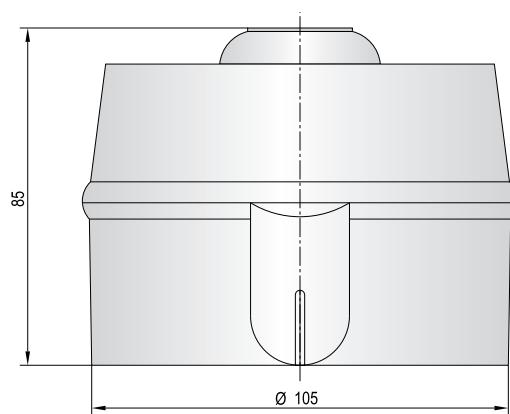

Technical data

Type	ES1	ES2
Housing colour	ABS, red RAL 3000, white RAL 9003	
Number of tones	32	
Nominal voltage (V. range)	24 V DC (15 - 35 V)	110, 230 V AC (+/- 10%)
Nominal current	≤ 0,009 - 0,036 A	0,012 A

Type	ES1	ES2
Temperature range	-20 °C to +70 °C	
Sound pressure	86 - 106 dB	77 - 107 dB
Tone frequency	440 - 2.900 Hz	440 - 2.850 Hz
Weight	250 g	295 g