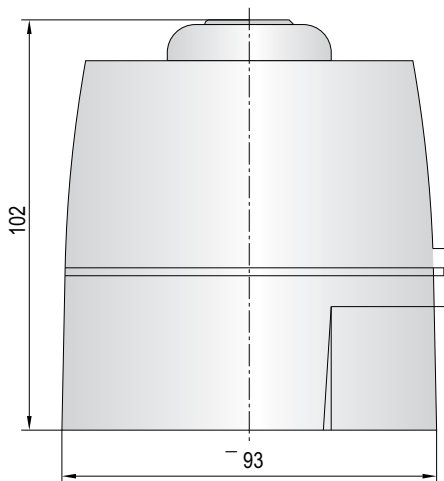

Technical data

Type	ES1	ES2
Housing colour	ABS, red RAL 3000, white RAL 9003	
Number of tones	32	
Nominal voltage (V. range)	24 V DC (15 - 35 V)	110, 230 V AC (+/- 10%)
Nominal current	≤ 0,009 - 0,036 A	0,012 A

Type	ES1	ES2
Temperature range	-20 °C to +70 °C	
Sound pressure	86 - 106 dB	77 - 107 dB
Tone frequency	440 - 2.900 Hz	440 - 2.850 Hz
Weight	250 g	295 g