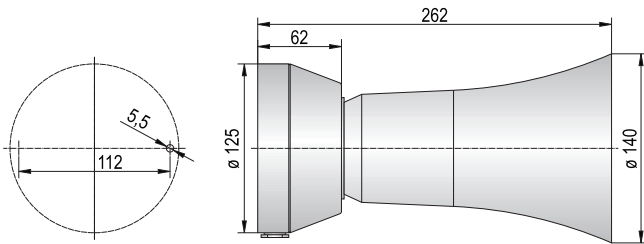

EHS

EHL

EHF

Order data

Nominal voltage (V)	Hz	Order data						Nominal current (mA)
		EHS-D	EHS-K	EHF-D	EHF-K	EHL-D	EHL-K	
12-24 V AC/DC		731 010 405	731 020 405	731 110 405	731 120 405	730 010 405	730 020 405	12 V: <470 24 V: <940
110/120 V AC	40-60	731 010 310	731 020 310	731 110 310	731 120 310	730 010 310	730 020 310	120
230/240 V AC		731 010 313	731 020 313	731 110 313	731 120 313	730 010 313	730 020 313	60

Tone table									
DIP Switch	Terminal	Tone Type		Tone Frequency (Hz)		Speed	Volume dB (depends on frequency)		
				upper	lower		Hz	EHS-EHF	EHL
1		offen	triangle tone		1.500	500	7-22	113	105
2		3-4	continuous tone		500-1.500			118	110
3		3-5	continuous tone			500-1.500		118	110
4		3-5 & 3-4	interrupted tone		500-1.500		0,5-1,5	118	110
5		3-6	interrupted tone			500-1.500	0,5-1,5	118	110
6		3-6 & 3-4	alternating tone		500-1.500	500-1.500	0,5-1,5	118	110
7		3-6 & 3-5	saw tooth tone ascending		500-1.500	500-1.500	0,5-1,5	118	110
8		3-6 & 3-5 & 3-4	saw tooth tone descending		500-1.500	500-1.500	0,5-1,5	118	110
9		3-7	sinus tone		500-1.500	500-1.500	0,5-1,5	112	105
10		3-7 & 3-4	DIN emergency signal		1.200	500	1	112	105
11		3-7 & 3-5	siren tone		1.500	500	2-4 s	118	110
12		3-7 & 3-5 & 3-4	horn (continuous)			100-350		106	100
13		3-7 & 3-6	three tone gong		660-550-440		2-4 s	96	92
14		3-7 & 3-6 & 3-4	two tone gong		550-440		2-3 s	94	90
15		3-7 & 3-6 & 3-5	Gong			500-1.500	1-3 s	112	104

customer specific sound types available in request and surcharge