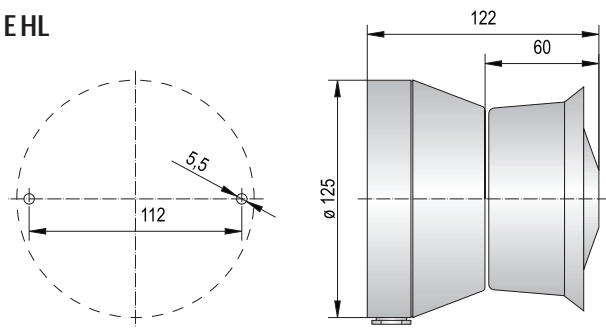

EHS

EHL

EHF

Order data

Nominal voltage (V)	Hz	Order data						Nominal current (mA)
		EHS-D	EHS-K	EHF-D	EHF-K	EHL-D	EHL-K	
12-24 V AC/DC		731 010 405	731 020 405	731 110 405	731 120 405	730 010 405	730 020 405	12 V: <470 24 V: <940
110/120 V AC	40-60	731 010 310	731 020 310	731 110 310	731 120 310	730 010 310	730 020 310	120
230/240 V AC		731 010 313	731 020 313	731 110 313	731 120 313	730 010 313	730 020 313	60

Tone table									
DIP Switch	Terminal	Tone Type		Tone Frequency (Hz)		Speed	Volume dB (depends on frequency)		
				upper	lower		Hz	EHS-EHF	EHL
1		offen	triangle tone		1.500	500	7-22	113	105
2		3-4	continuous tone		500-1.500			118	110
3		3-5	continuous tone			500-1.500		118	110
4		3-5 & 3-4	interrupted tone		500-1.500		0,5-1,5	118	110
5		3-6	interrupted tone			500-1.500	0,5-1,5	118	110
6		3-6 & 3-4	alternating tone		500-1.500	500-1.500	0,5-1,5	118	110
7		3-6 & 3-5	saw tooth tone ascending		500-1.500	500-1.500	0,5-1,5	118	110
8		3-6 & 3-5 & 3-4	saw tooth tone descending		500-1.500	500-1.500	0,5-1,5	118	110
9		3-7	sinus tone		500-1.500	500-1.500	0,5-1,5	112	105
10		3-7 & 3-4	DIN emergency signal		1.200	500	1	112	105
11		3-7 & 3-5	siren tone		1.500	500	2-4 s	118	110
12		3-7 & 3-5 & 3-4	horn (continuous)			100-350		106	100
13		3-7 & 3-6	three tone gong		660-550-440		2-4 s	96	92
14		3-7 & 3-6 & 3-4	two tone gong		550-440		2-3 s	94	90
15		3-7 & 3-6 & 3-5	Gong			500-1.500	1-3 s	112	104

customer specific sound types available in request and surcharge