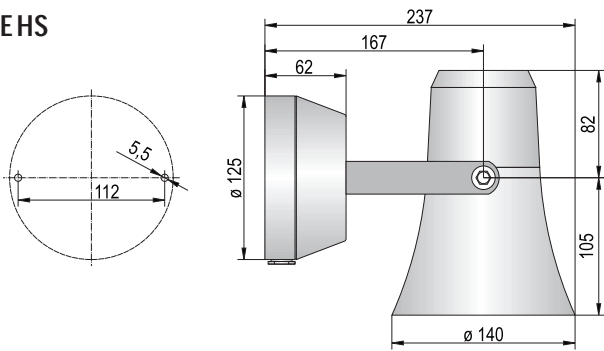

EHS

EHL

EHF

Order data

Nominal voltage (V)	Hz	Order data						Nominal current (mA)
		EHS-D	EHS-K	EHF-D	EHF-K	EHL-D	EHL-K	
12-24 V AC/DC		731 010 405	731 020 405	731 110 405	731 120 405	730 010 405	730 020 405	12 V: <470 24 V: <940
110/120 V AC	40-60	731 010 310	731 020 310	731 110 310	731 120 310	730 010 310	730 020 310	120
230/240 V AC		731 010 313	731 020 313	731 110 313	731 120 313	730 010 313	730 020 313	60

Tone table									
DIP Switch	Terminal	Tone Type		Tone Frequency (Hz)		Speed	Volume dB (depends on frequency)		
				upper	lower		Hz	EHS-EHF	EHL
1		offen	triangle tone		1.500	500	7-22	113	105
2		3-4	continuous tone		500-1.500			118	110
3		3-5	continuous tone			500-1.500		118	110
4		3-5 & 3-4	interrupted tone		500-1.500		0,5-1,5	118	110
5		3-6	interrupted tone			500-1.500	0,5-1,5	118	110
6		3-6 & 3-4	alternating tone		500-1.500	500-1.500	0,5-1,5	118	110
7		3-6 & 3-5	saw tooth tone ascending		500-1.500	500-1.500	0,5-1,5	118	110
8		3-6 & 3-5 & 3-4	saw tooth tone descending		500-1.500	500-1.500	0,5-1,5	118	110
9		3-7	sinus tone		500-1.500	500-1.500	0,5-1,5	112	105
10		3-7 & 3-4	DIN emergency signal		1.200	500	1	112	105
11		3-7 & 3-5	siren tone		1.500	500	2-4 s	118	110
12		3-7 & 3-5 & 3-4	horn (continuous)			100-350		106	100
13		3-7 & 3-6	three tone gong		660-550-440		2-4 s	96	92
14		3-7 & 3-6 & 3-4	two tone gong		550-440		2-3 s	94	90
15		3-7 & 3-6 & 3-5	Gong			500-1.500	1-3 s	112	104

customer specific sound types available in request and surcharge