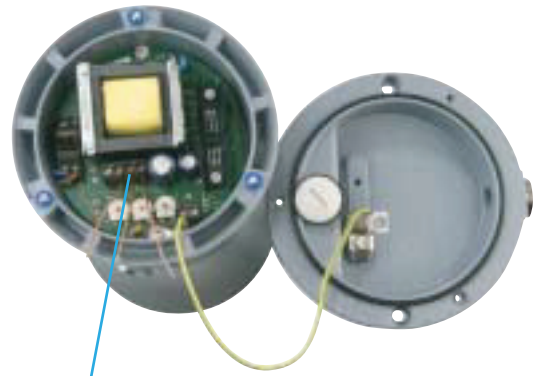

Type D  
tone selection by DIP switch,  
1 of 15 tone types selectable

Type K  
tone selection via terminal,  
all 15 tone types externally addressable

### Features

- ▶ loud electronic sounders – up to 118 dB
- ▶ robust, high-quality design
- ▶ housing made of aluminium die cast, epoxy powder coated
- ▶ 15 different tone types, additionally lower/upper frequency and speed individually adjustable by potentiometer – for versatile applications
- ▶ tone types selection by  
DIP switch (Type D) – 1 of 15 tones type pre-selectable  
Terminal (Type K) – all 15 tone types externally addressable
- ▶ models  
EHS – swiveling loudspeaker  
EHF – fixed loudspeaker  
EHL – short loudspeaker
- ▶ special models with particular sound tables, volume control, seawater resistant housings, models for low temperature applications etc. upon inquiry

### Technical data

Type	EHS	EHF	EHL
Housing, Colour	aluminium die cast epoxy-powder coated, RAL 7000		
Mounting	sound outlet horizontal or down		
Tone frequency	0 - 1.500 Hz		
Duty cycle factor	100 %		
Terminal	up to 2,5 mm <sup>2</sup> single wire		
Cable entry	5 - 12 mm		
Cable conduit	surface or buried		
Temperature range	-30 °C up to +60 °C		
Sound pressure	up to 118 dB	up to 110 dB	
Tone types	see sound table		
Tone type selection	Type D: DIP switch Type K: externally by terminal selection		
Speed	adjustable by potentiometer		
Weight	2 kg	1,5 kg	